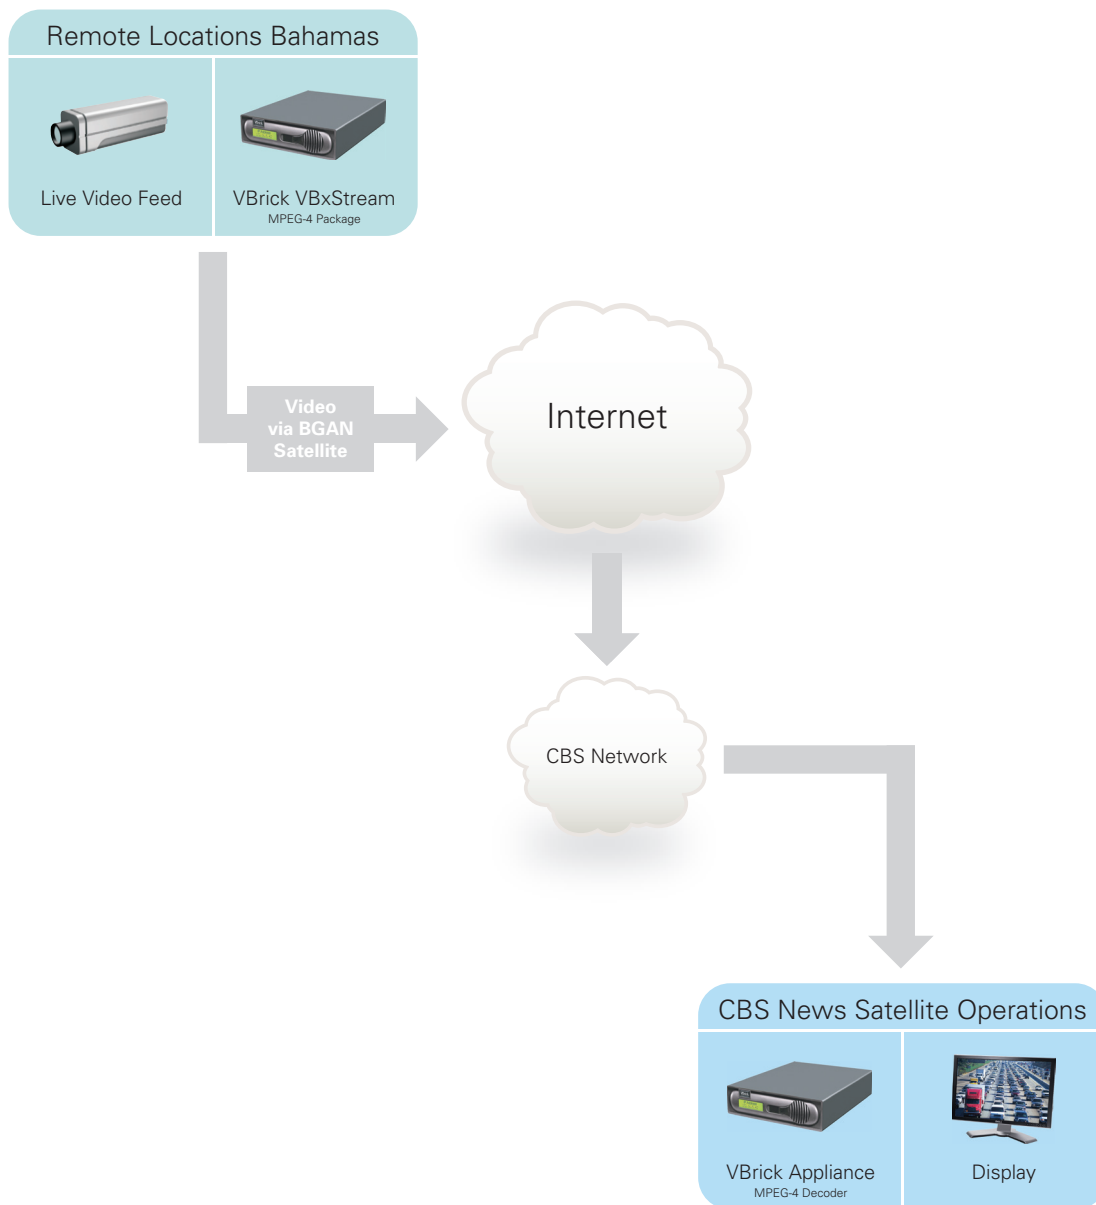

System Integration

About VBrick Systems, Inc.

VBrick is the leader in Enterprise IP Video solutions, with over 6,000 corporate, education and government customers and 60,000 installations worldwide. VBrick solutions work over standard IP networks and the Internet to deliver rich media communications that connect people everywhere -- from employees and customers, to partners and shareholders. Our comprehensive product suite and end-to-end solutions are used in a wide range of live and on-demand applications including meeting and event broadcasts, distance learning, digital signage, TV distribution, video surveillance, and Web-based marketing campaigns. Headquartered in Wallingford, CT, VBrick's products and services are available through industry-leading value-added resellers.

For more information, visit www.vbrick.com